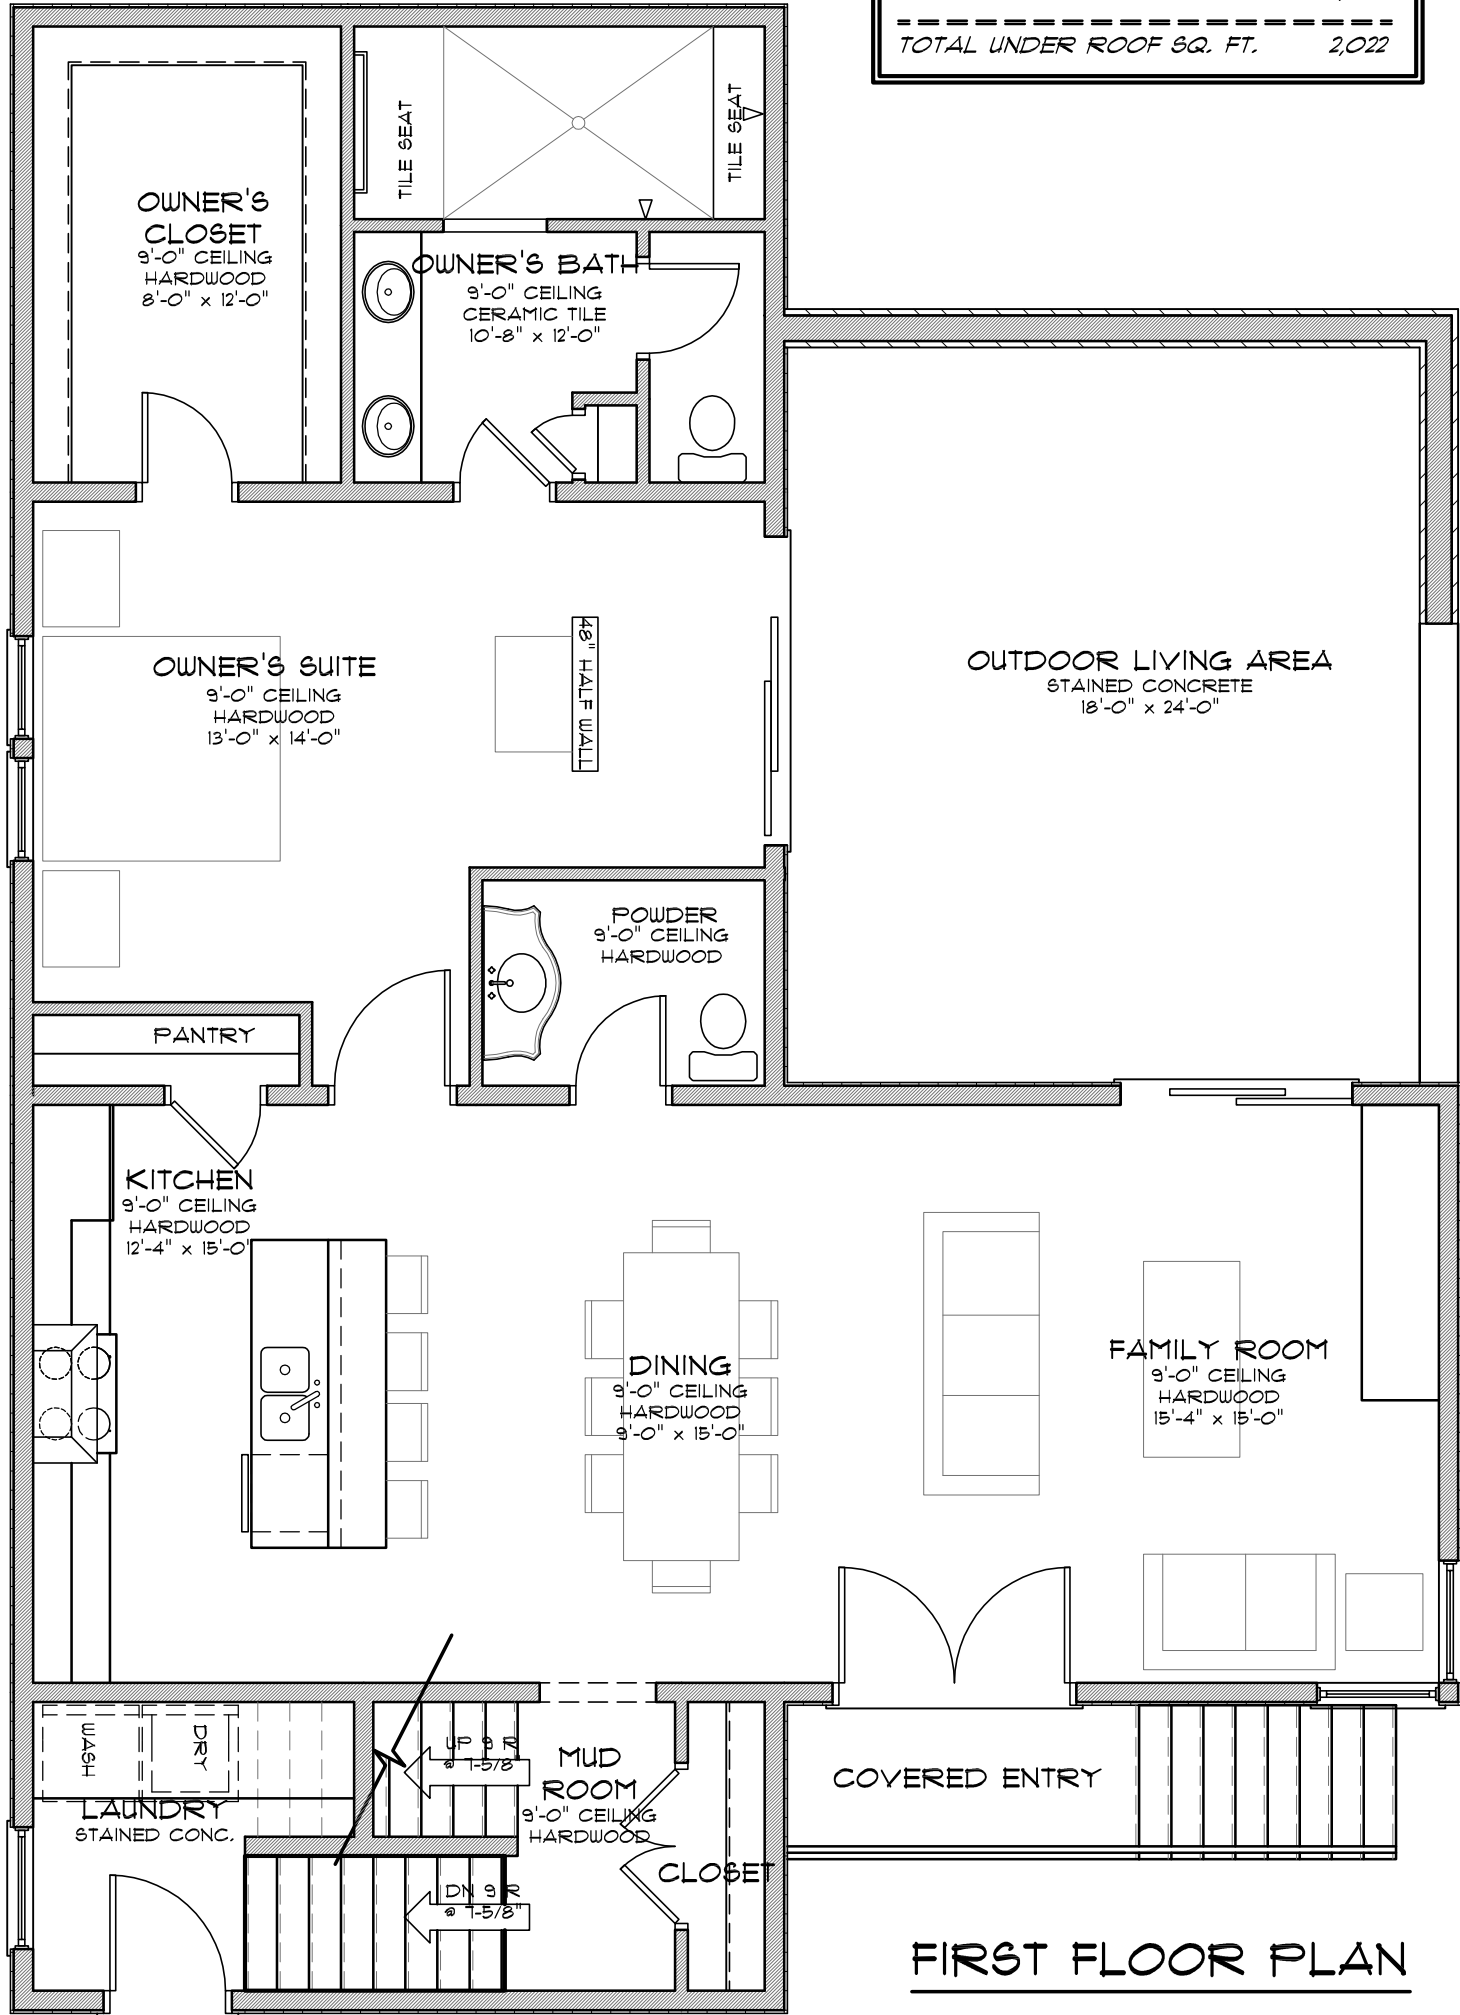

S Q U A R E F O O T A G E	
FIRST FLOOR HEATED	1,320
SECOND FLOOR HEATED	702
-----	
TOTAL HEATED SQ. FT.	2,022
-----	
TOTAL UNDER ROOF SQ. FT.	2,022

## EVOLVED HOME PLAN A-2000

CHARLOTTE, NORTH CAROLINA